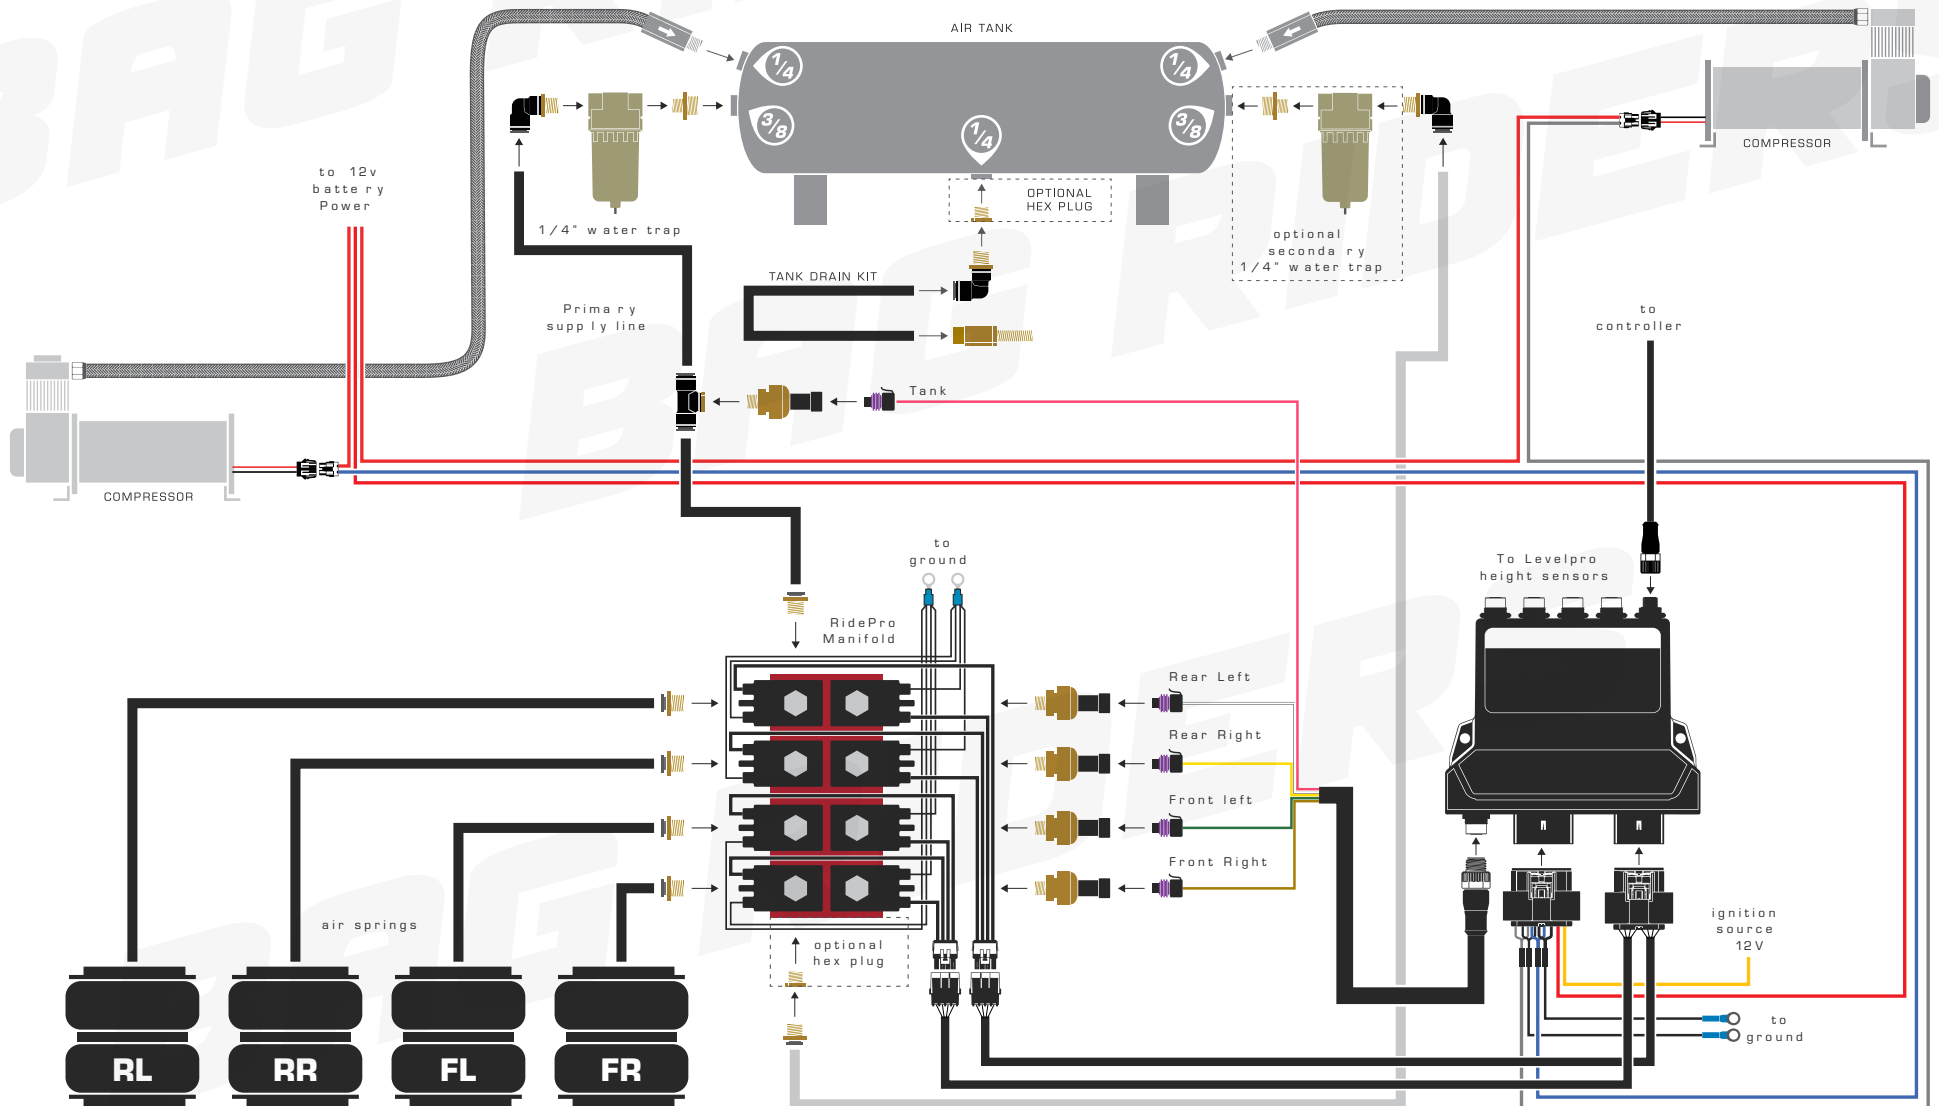

@BAG RIDERS, LLC. — NOT TO SCALE

SMC REPLACEMENT CHECK VALVE

@BAG RIDERS, LLC. — NOT TO SCALE

REMOVE STANDARD VIAIR CHECK VALVE.

REPLACE WITH SMC CHECK VALVE

INCLUDED COMPONENTS

@BAG RIDERS, LLC. — NOT TO SCALE

AIR TANK

- 1 — Air Lift Aluminum 4 Gallon Tank
End-ports, Polished or Raw

COMPRESSOR

- 1 — VIAIR 400C Compressor

CONTROL

- 5 — Digital Pressure Sensor

- 1 — Ridetech RidePRO ECU and Harnesses

- 1 — Ridetech RidePRO 1/4" NPT Solenoid Block

TANK DRAIN KIT

- 5 — Air Lift 1/4 Inch Air Line
By the Foot

- 1 — SMC Swivel Elbow
1/4" PTC to 1/4" NPT

- 1 — Air Lift Inflation Valve
1/4" PTC

BAG RIDERS 1/4" FITTING PACK

- 2 — Parker Brass Reducer
3/8" NPT to 1/4" NPT