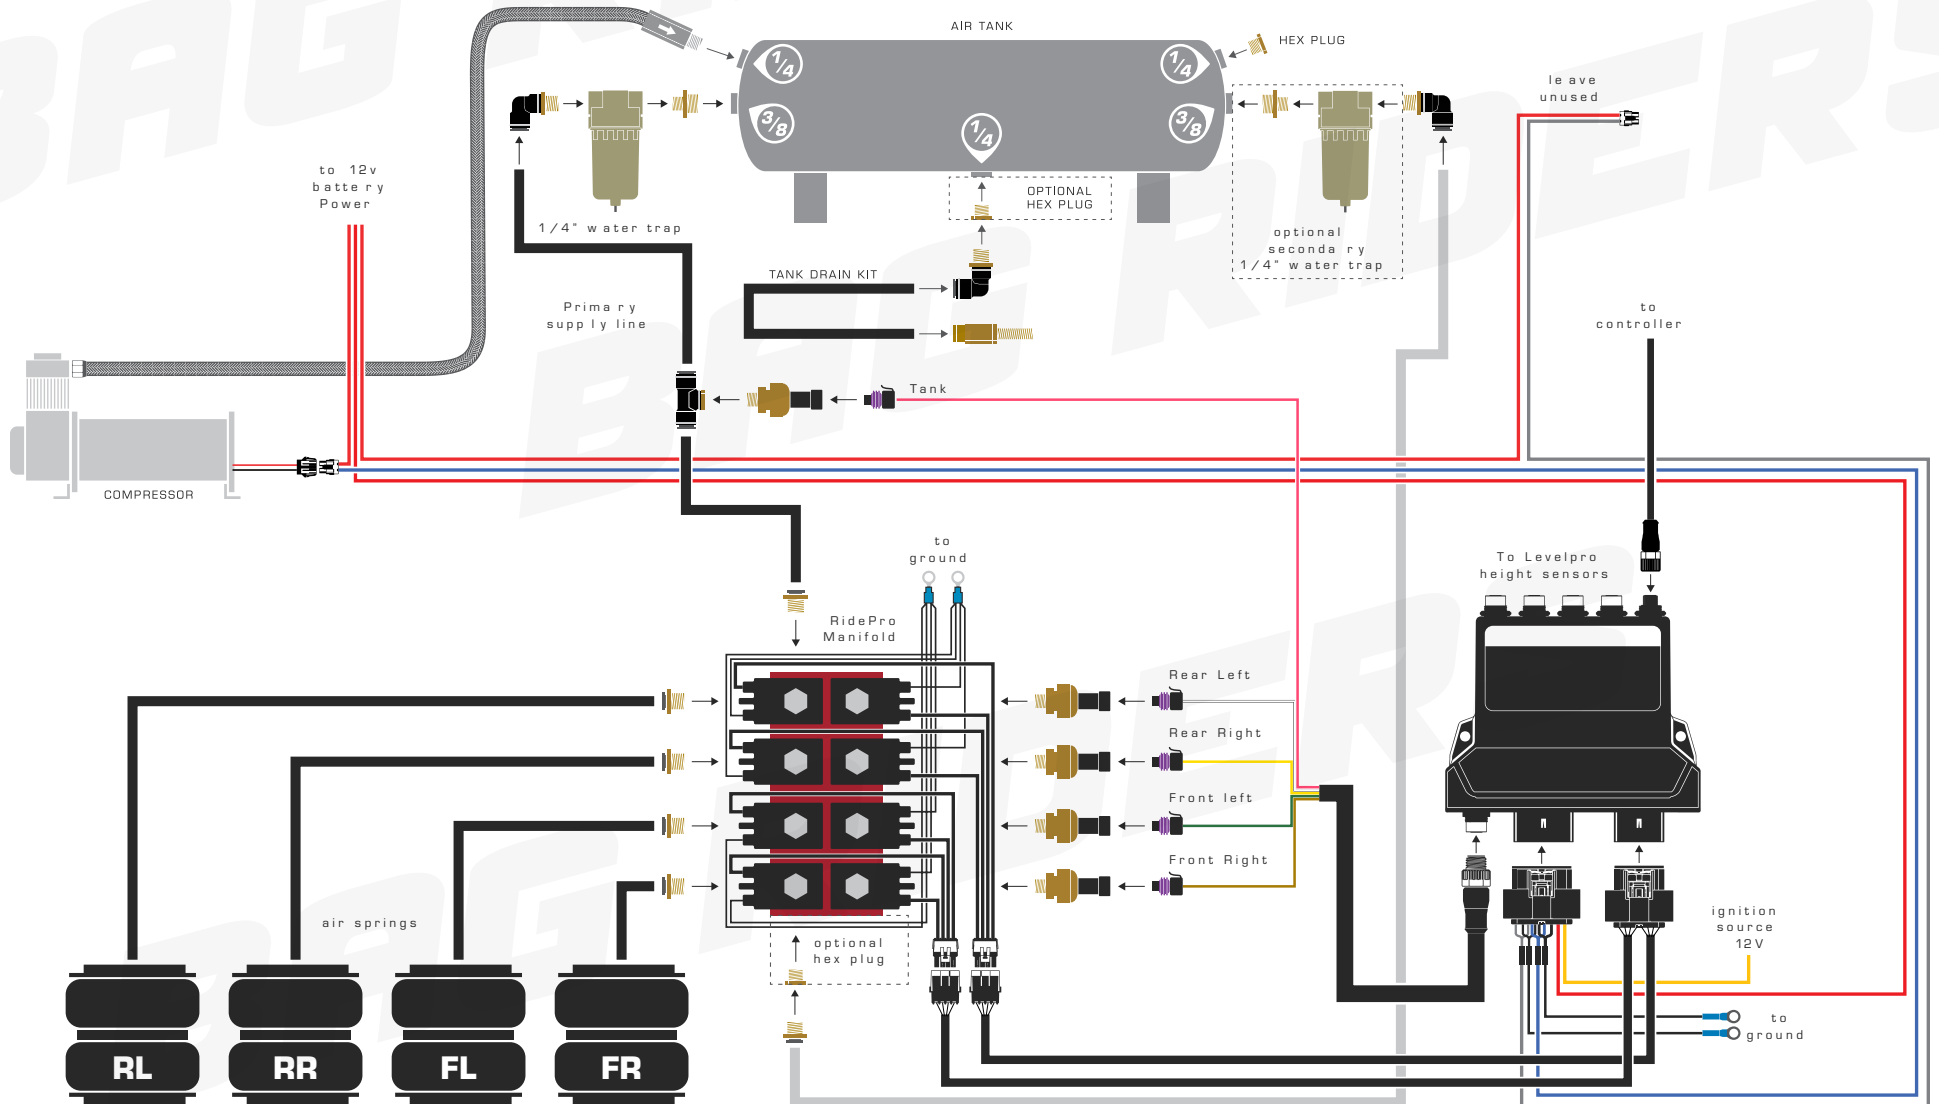

SINGLE COMPRESSOR WITH WATER TRAP(S)

@BAG RIDERS, LLC. — NOT TO SCALE