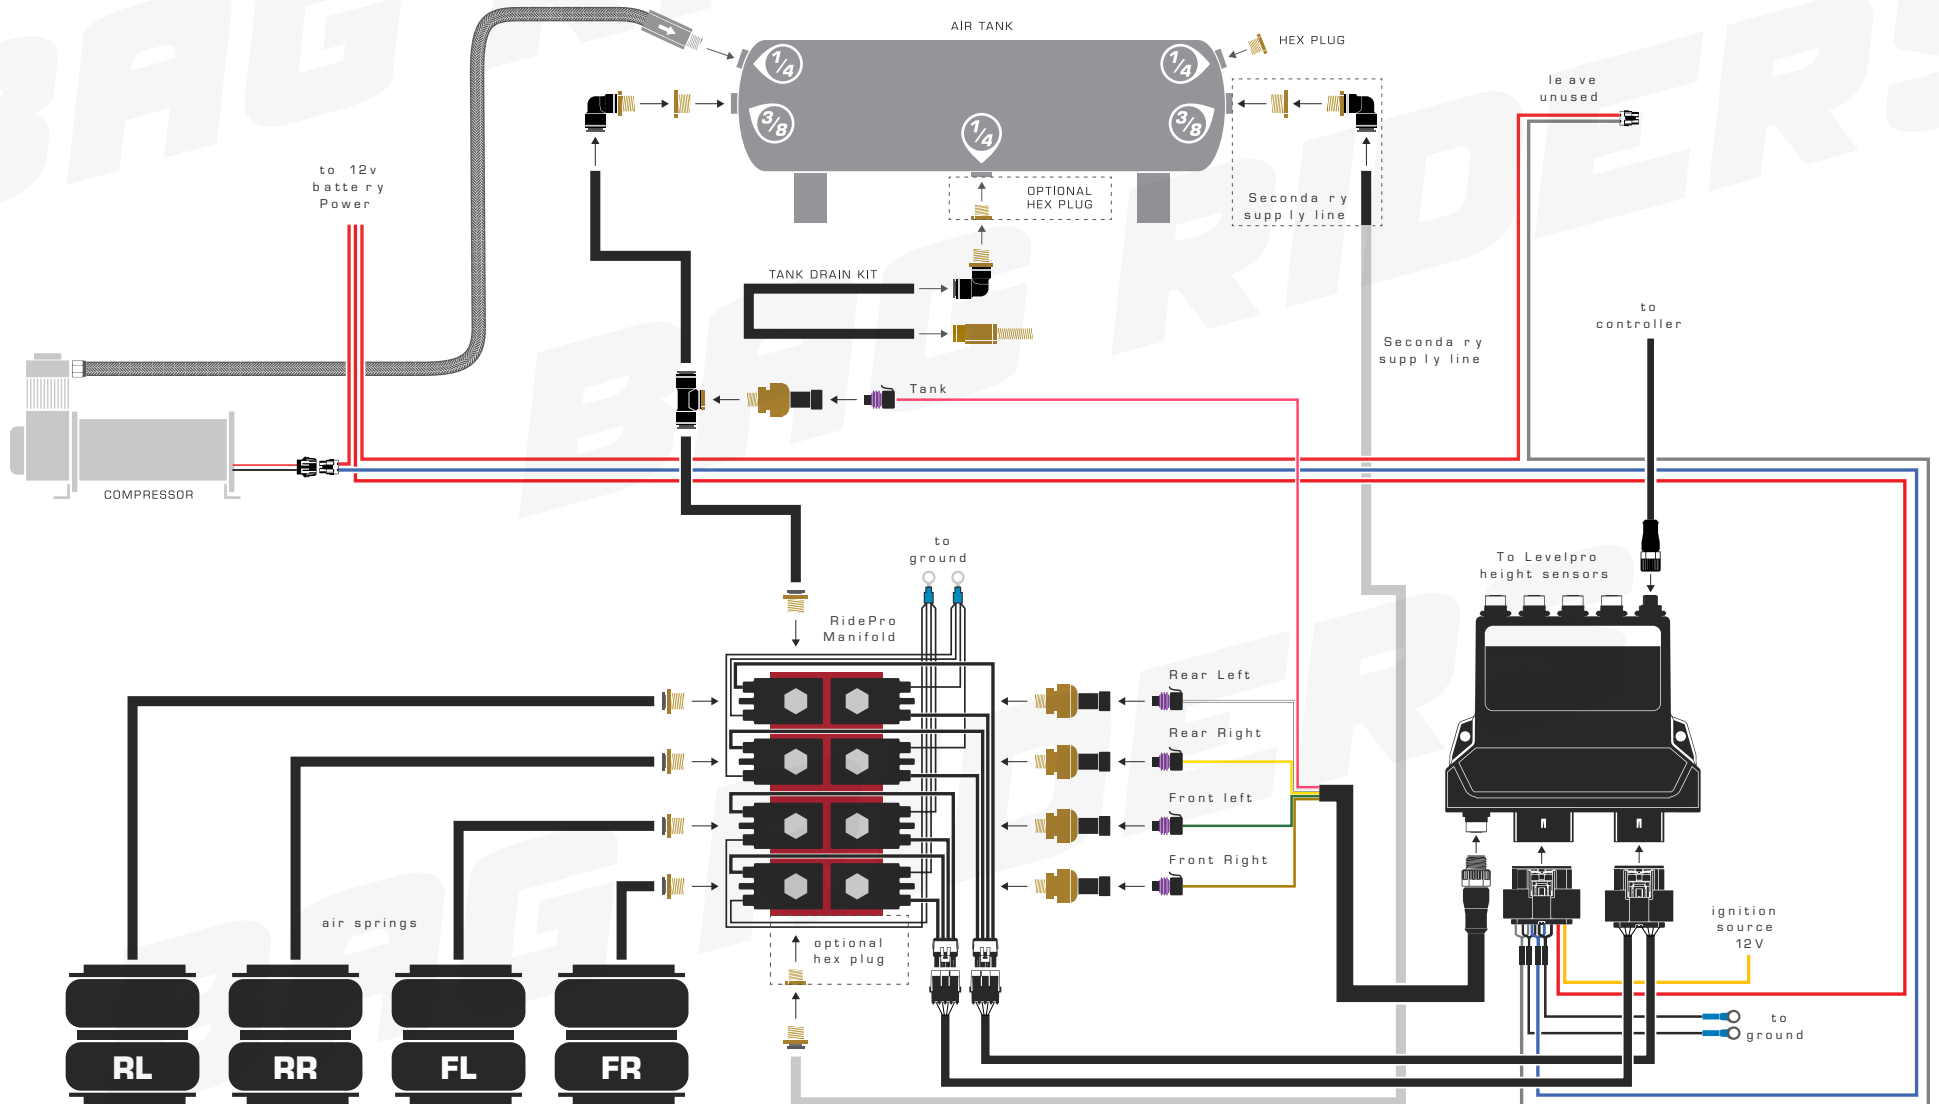

SINGLE COMPRESSOR WITHOUT WATER TRAP(S)

@BAG RIDERS, LLC. — NOT TO SCALE