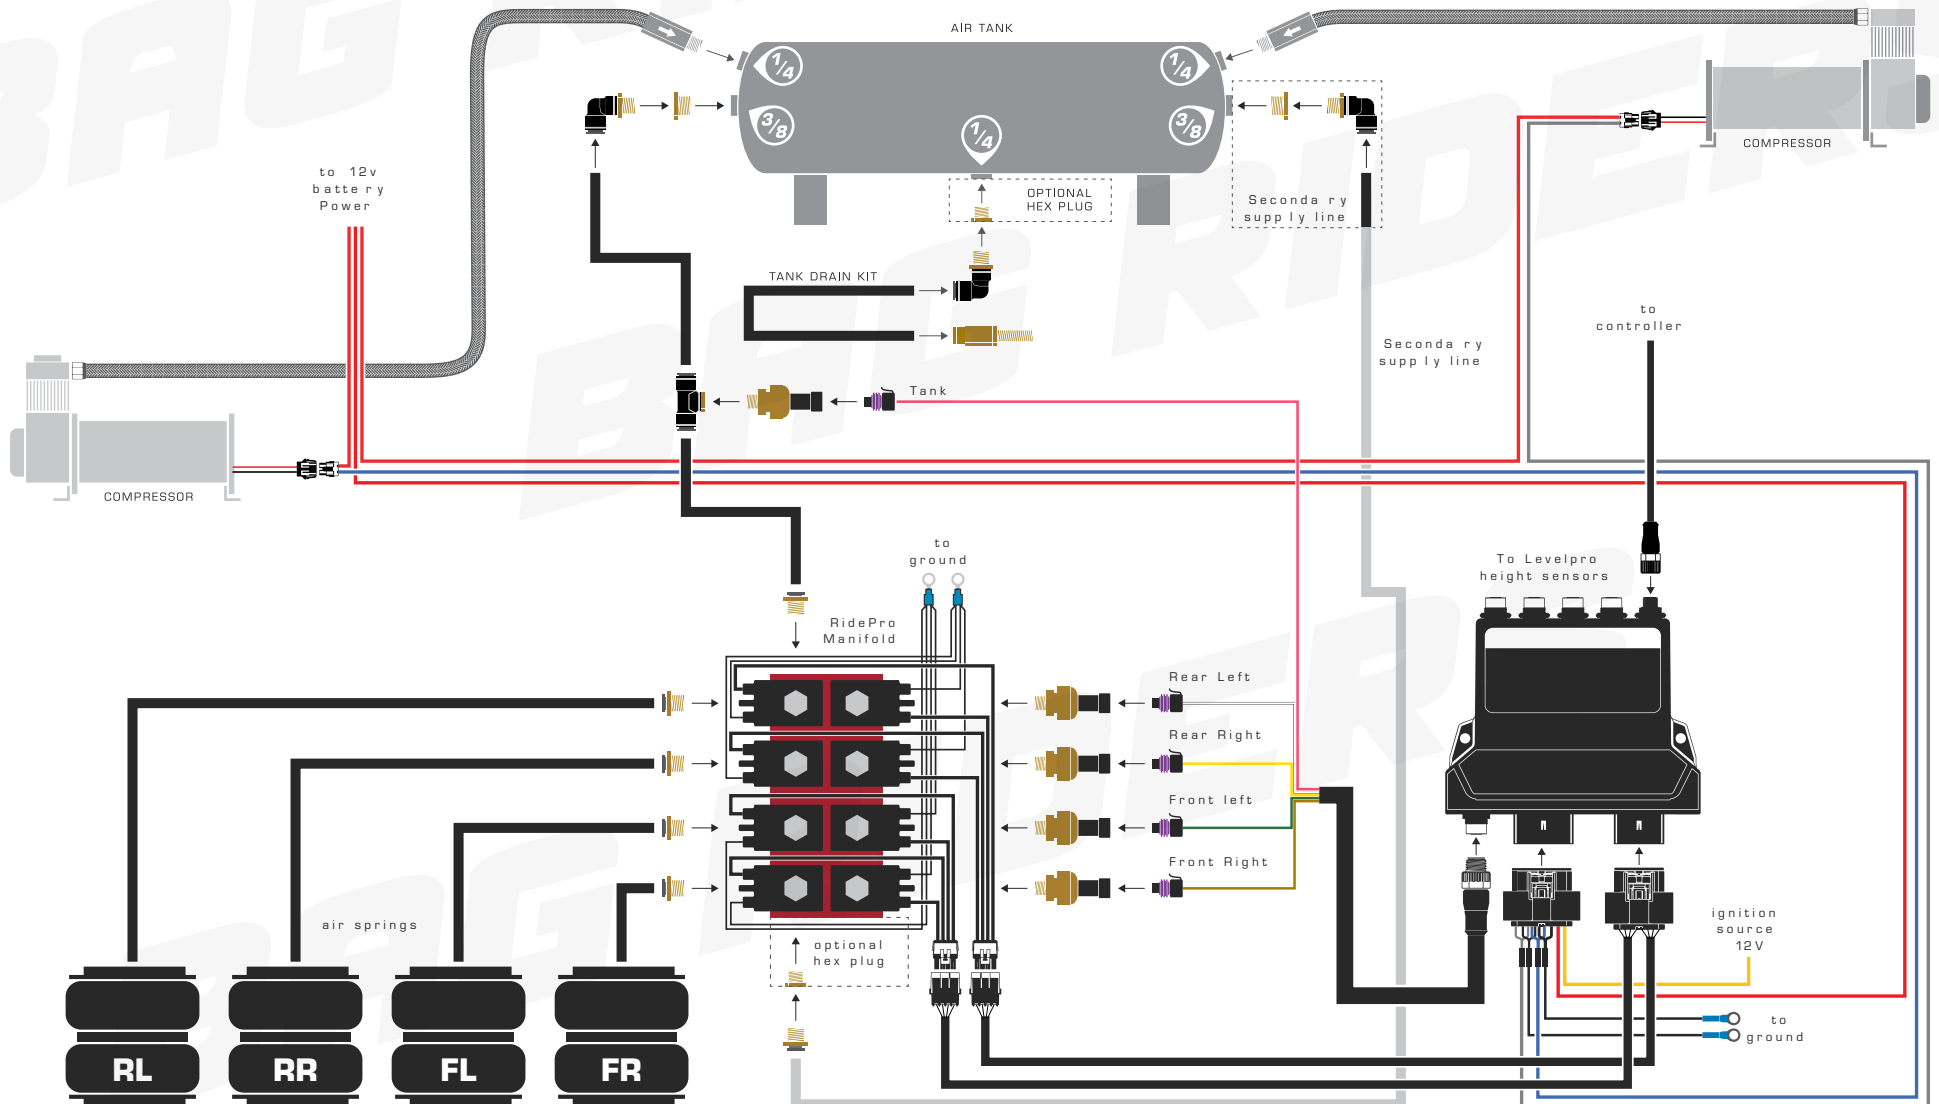

DUAL COMPRESSORS WITHOUT WATER TRAP(S)

@BAG RIDERS, LLC. — NOT TO SCALE