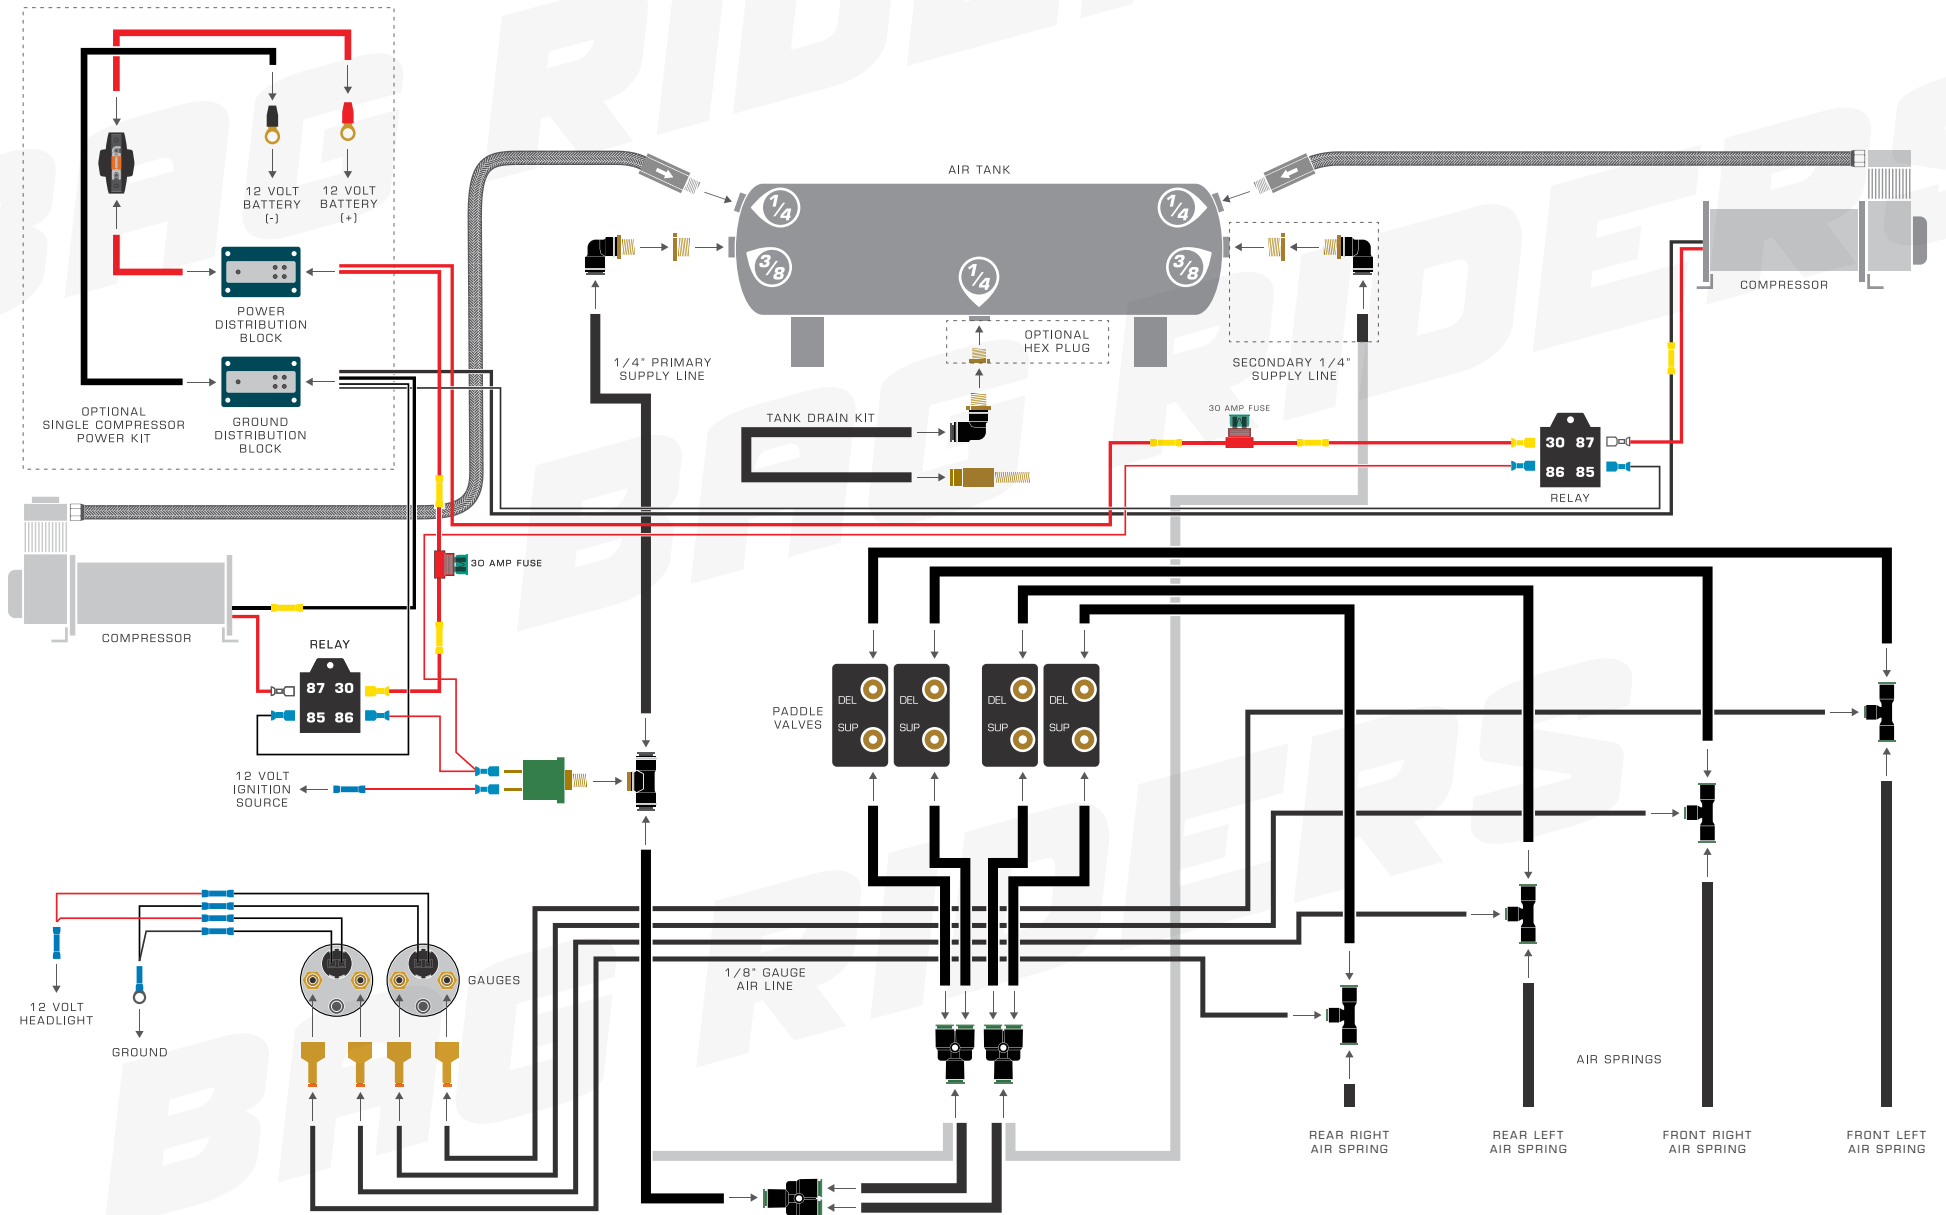

DUAL COMPRESSORS WITHOUT WATER TRAP(S)

@BAG RIDERS, LLC. — NOT TO SCALE