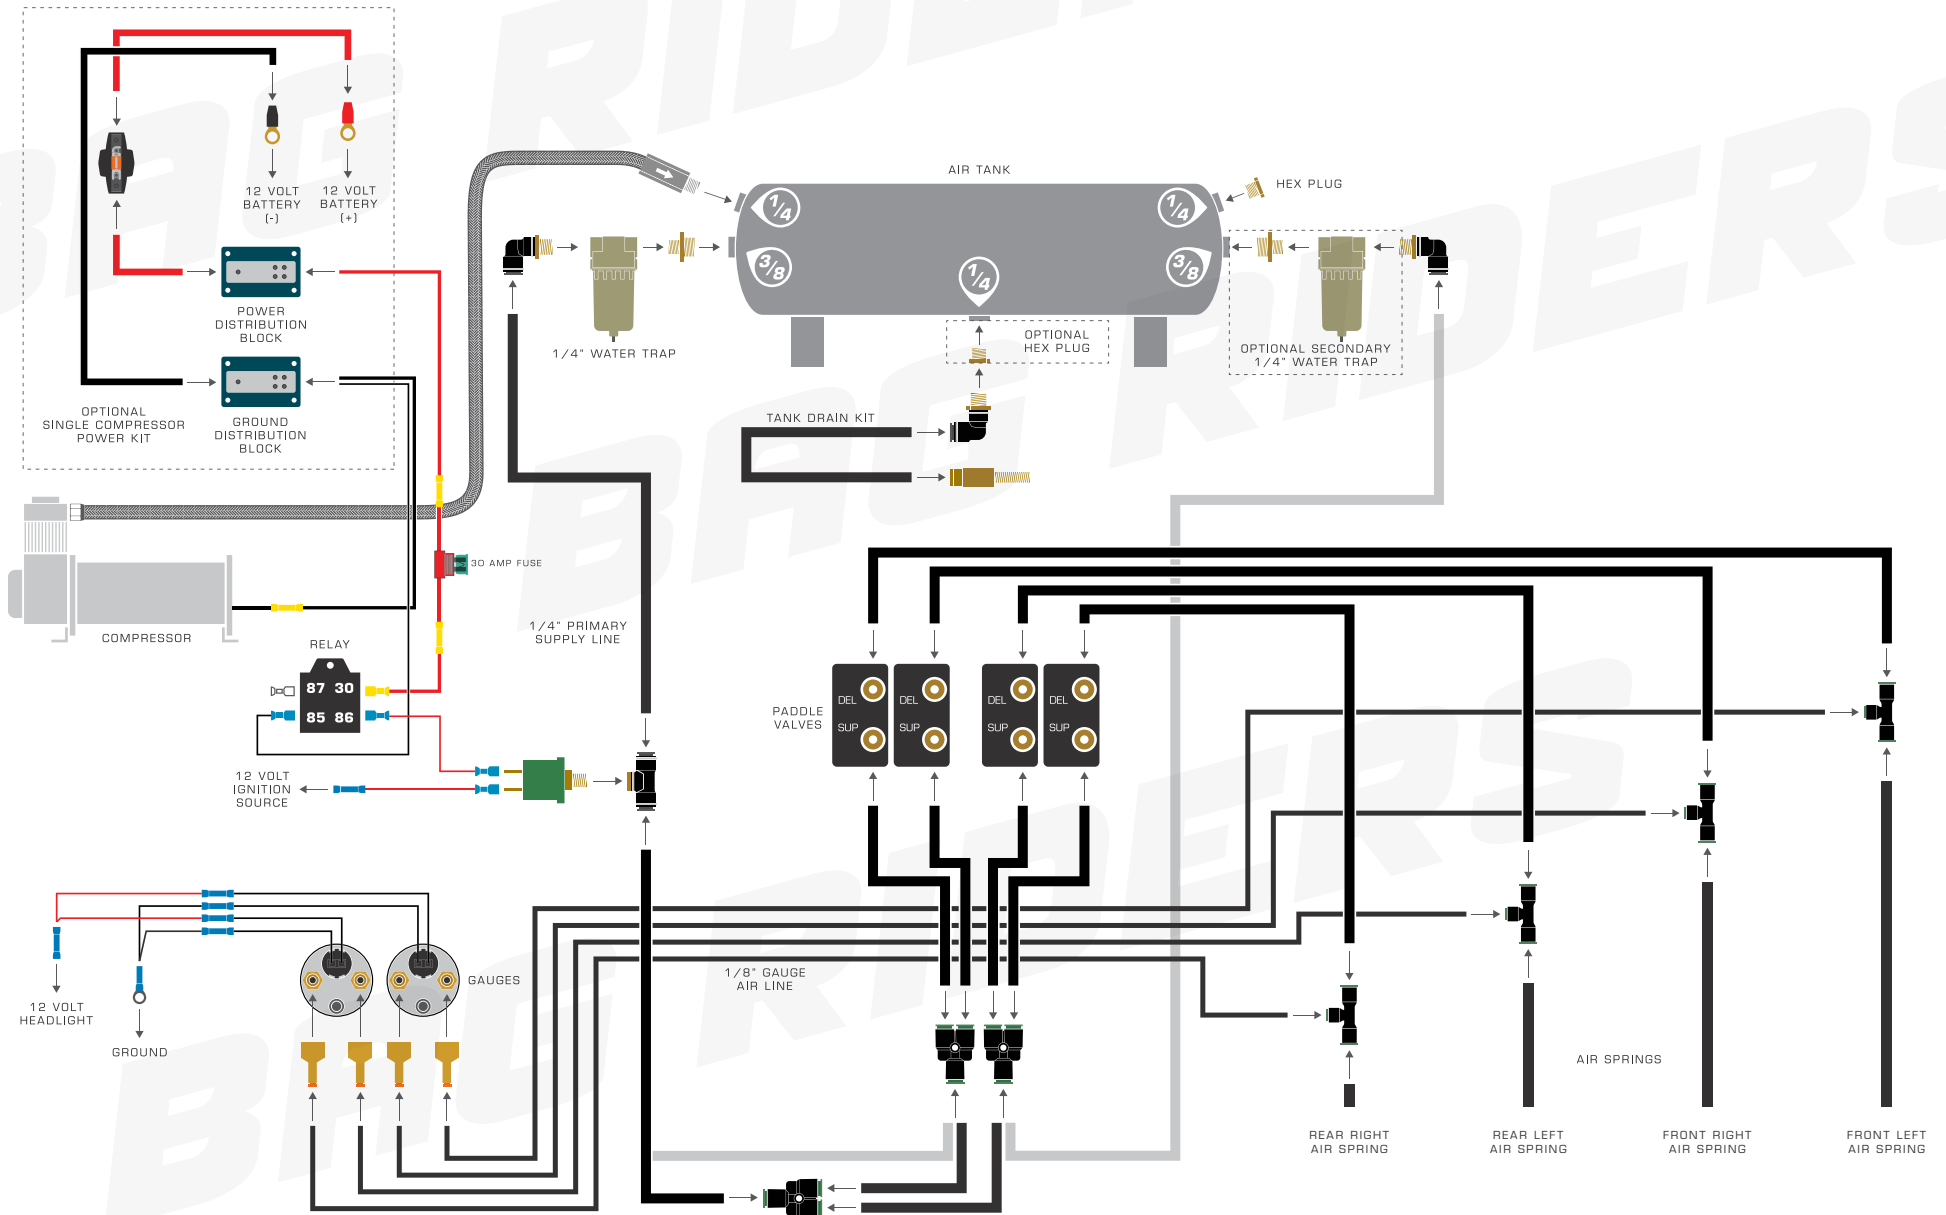

SINGLE COMPRESSOR WITH WATER TRAP(S)

@BAG RIDERS, LLC. — NOT TO SCALE