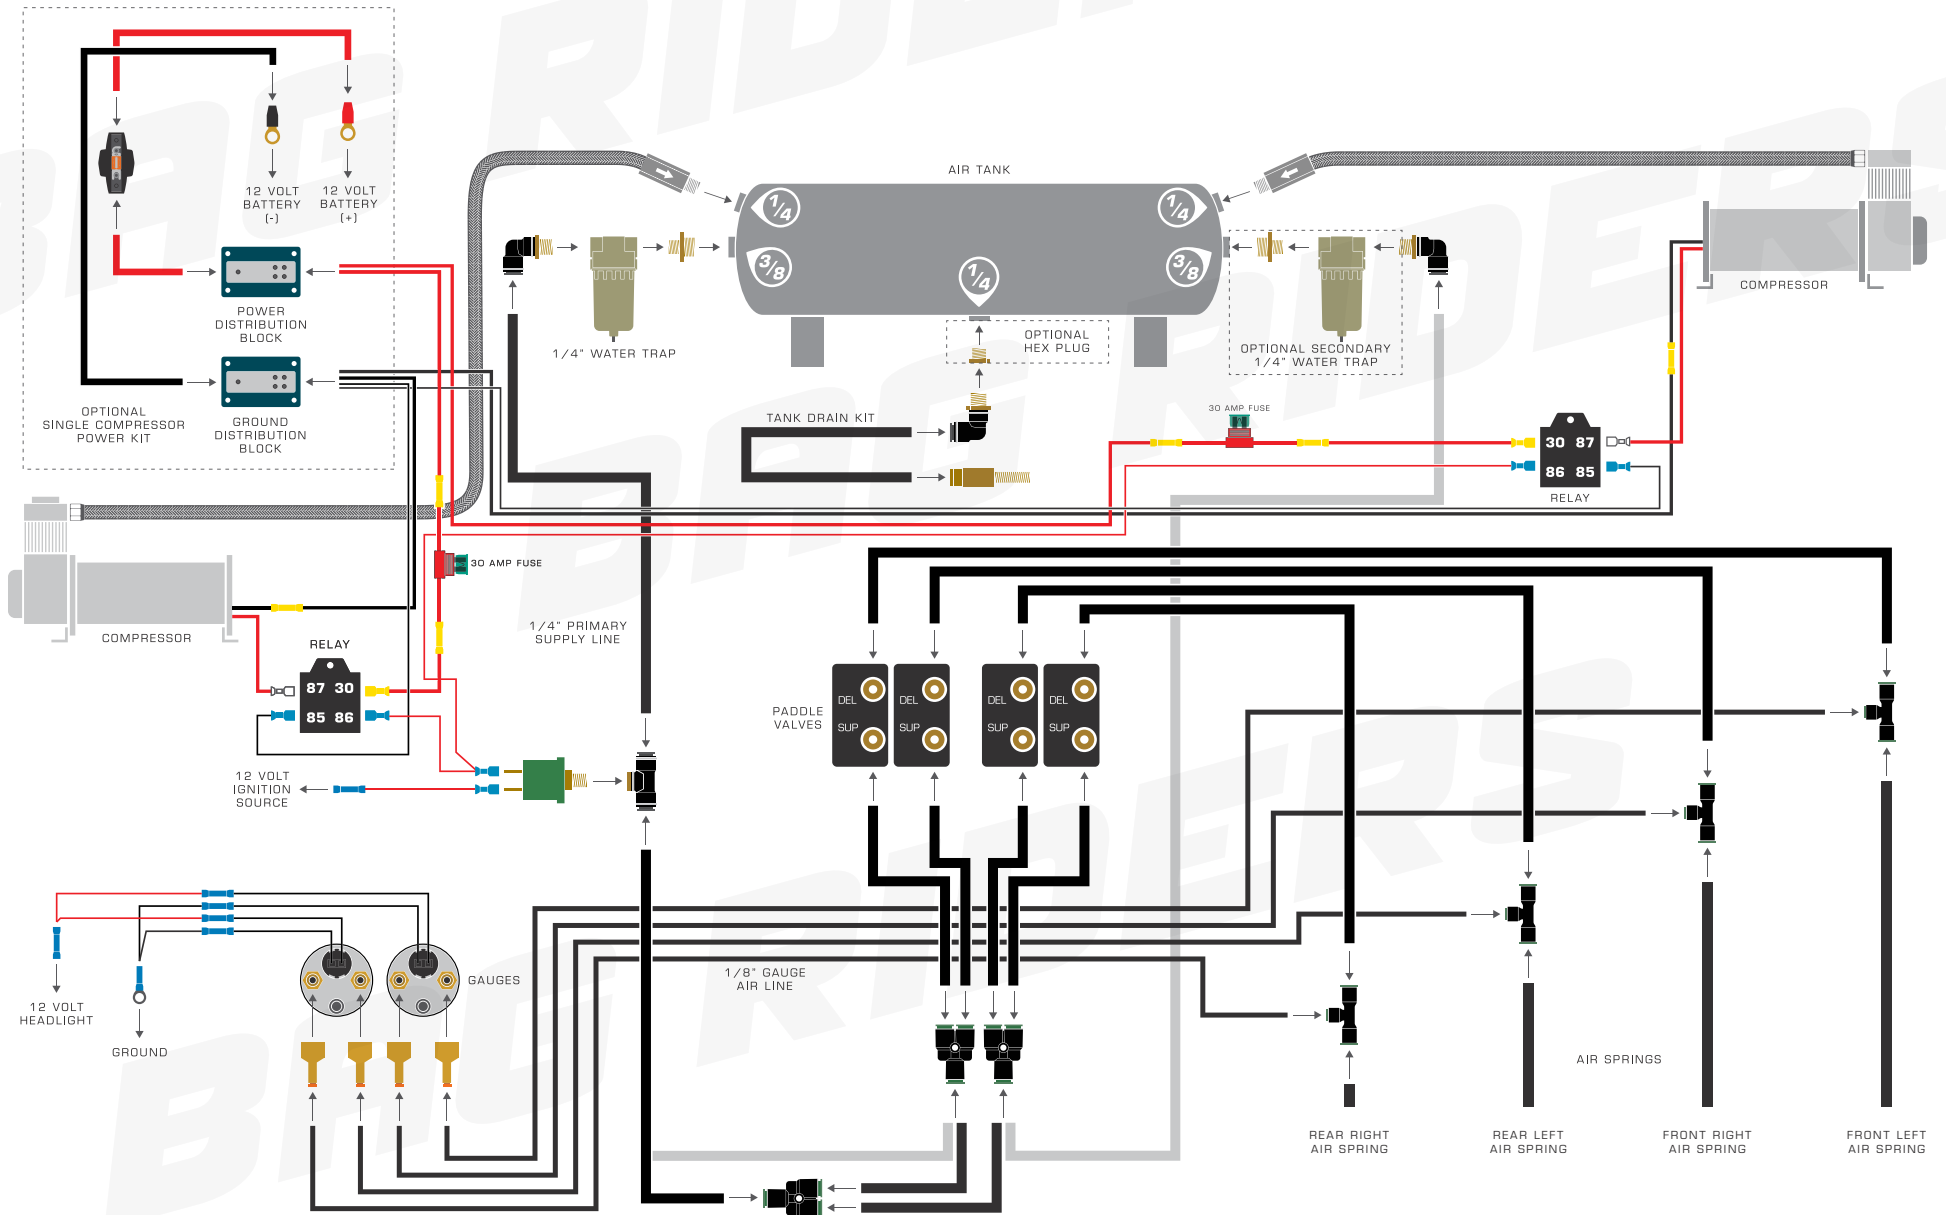

@BAG RIDERS, LLC. — NOT TO SCALE

SMC REPLACEMENT CHECK VALVE

@BAG RIDERS, LLC. — NOT TO SCALE

REMOVE STANDARD VICI CHECK VALVE.

REPLACE WITH SMC CHECK VALVE

INCLUDED COMPONENTS

@BAG RIDERS, LLC. — NOT TO SCALE

MANUAL FITTING PACK

- 4 — Parker Composite Gauge Tee
1/4" PTC Line to 1/8" PTC Gauge

- 3 — Parker Composite Union Y
1/4" PTC

TANK DRAIN KIT

- 5 — Air Lift 1/4 Inch Air Line
By the Foot

- 1 — SMC Swivel Elbow
1/4" PTC to 1/4" NPT