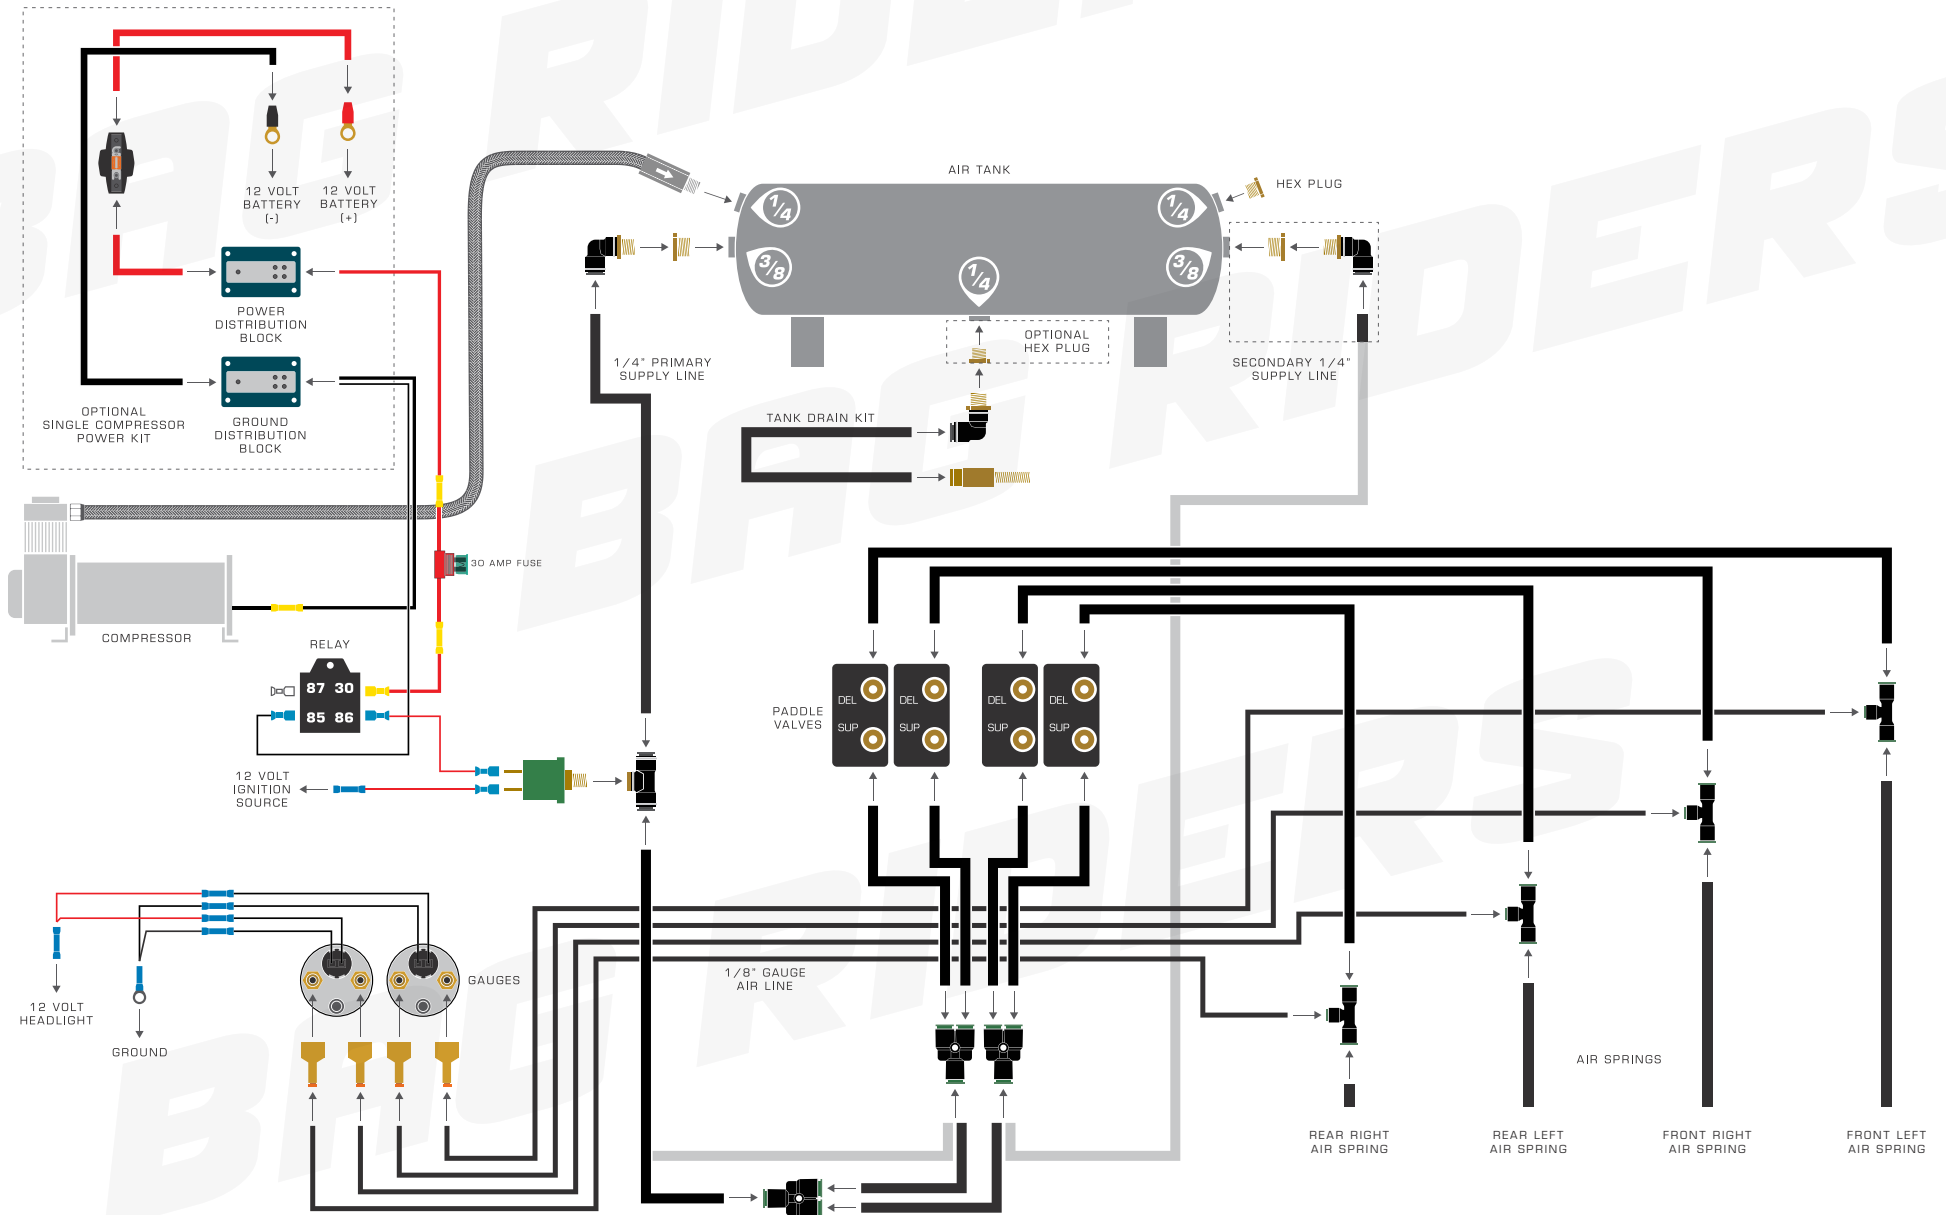

SINGLE COMPRESSOR WITHOUT WATER TRAP(S)

@BAG RIDERS, LLC. — NOT TO SCALE